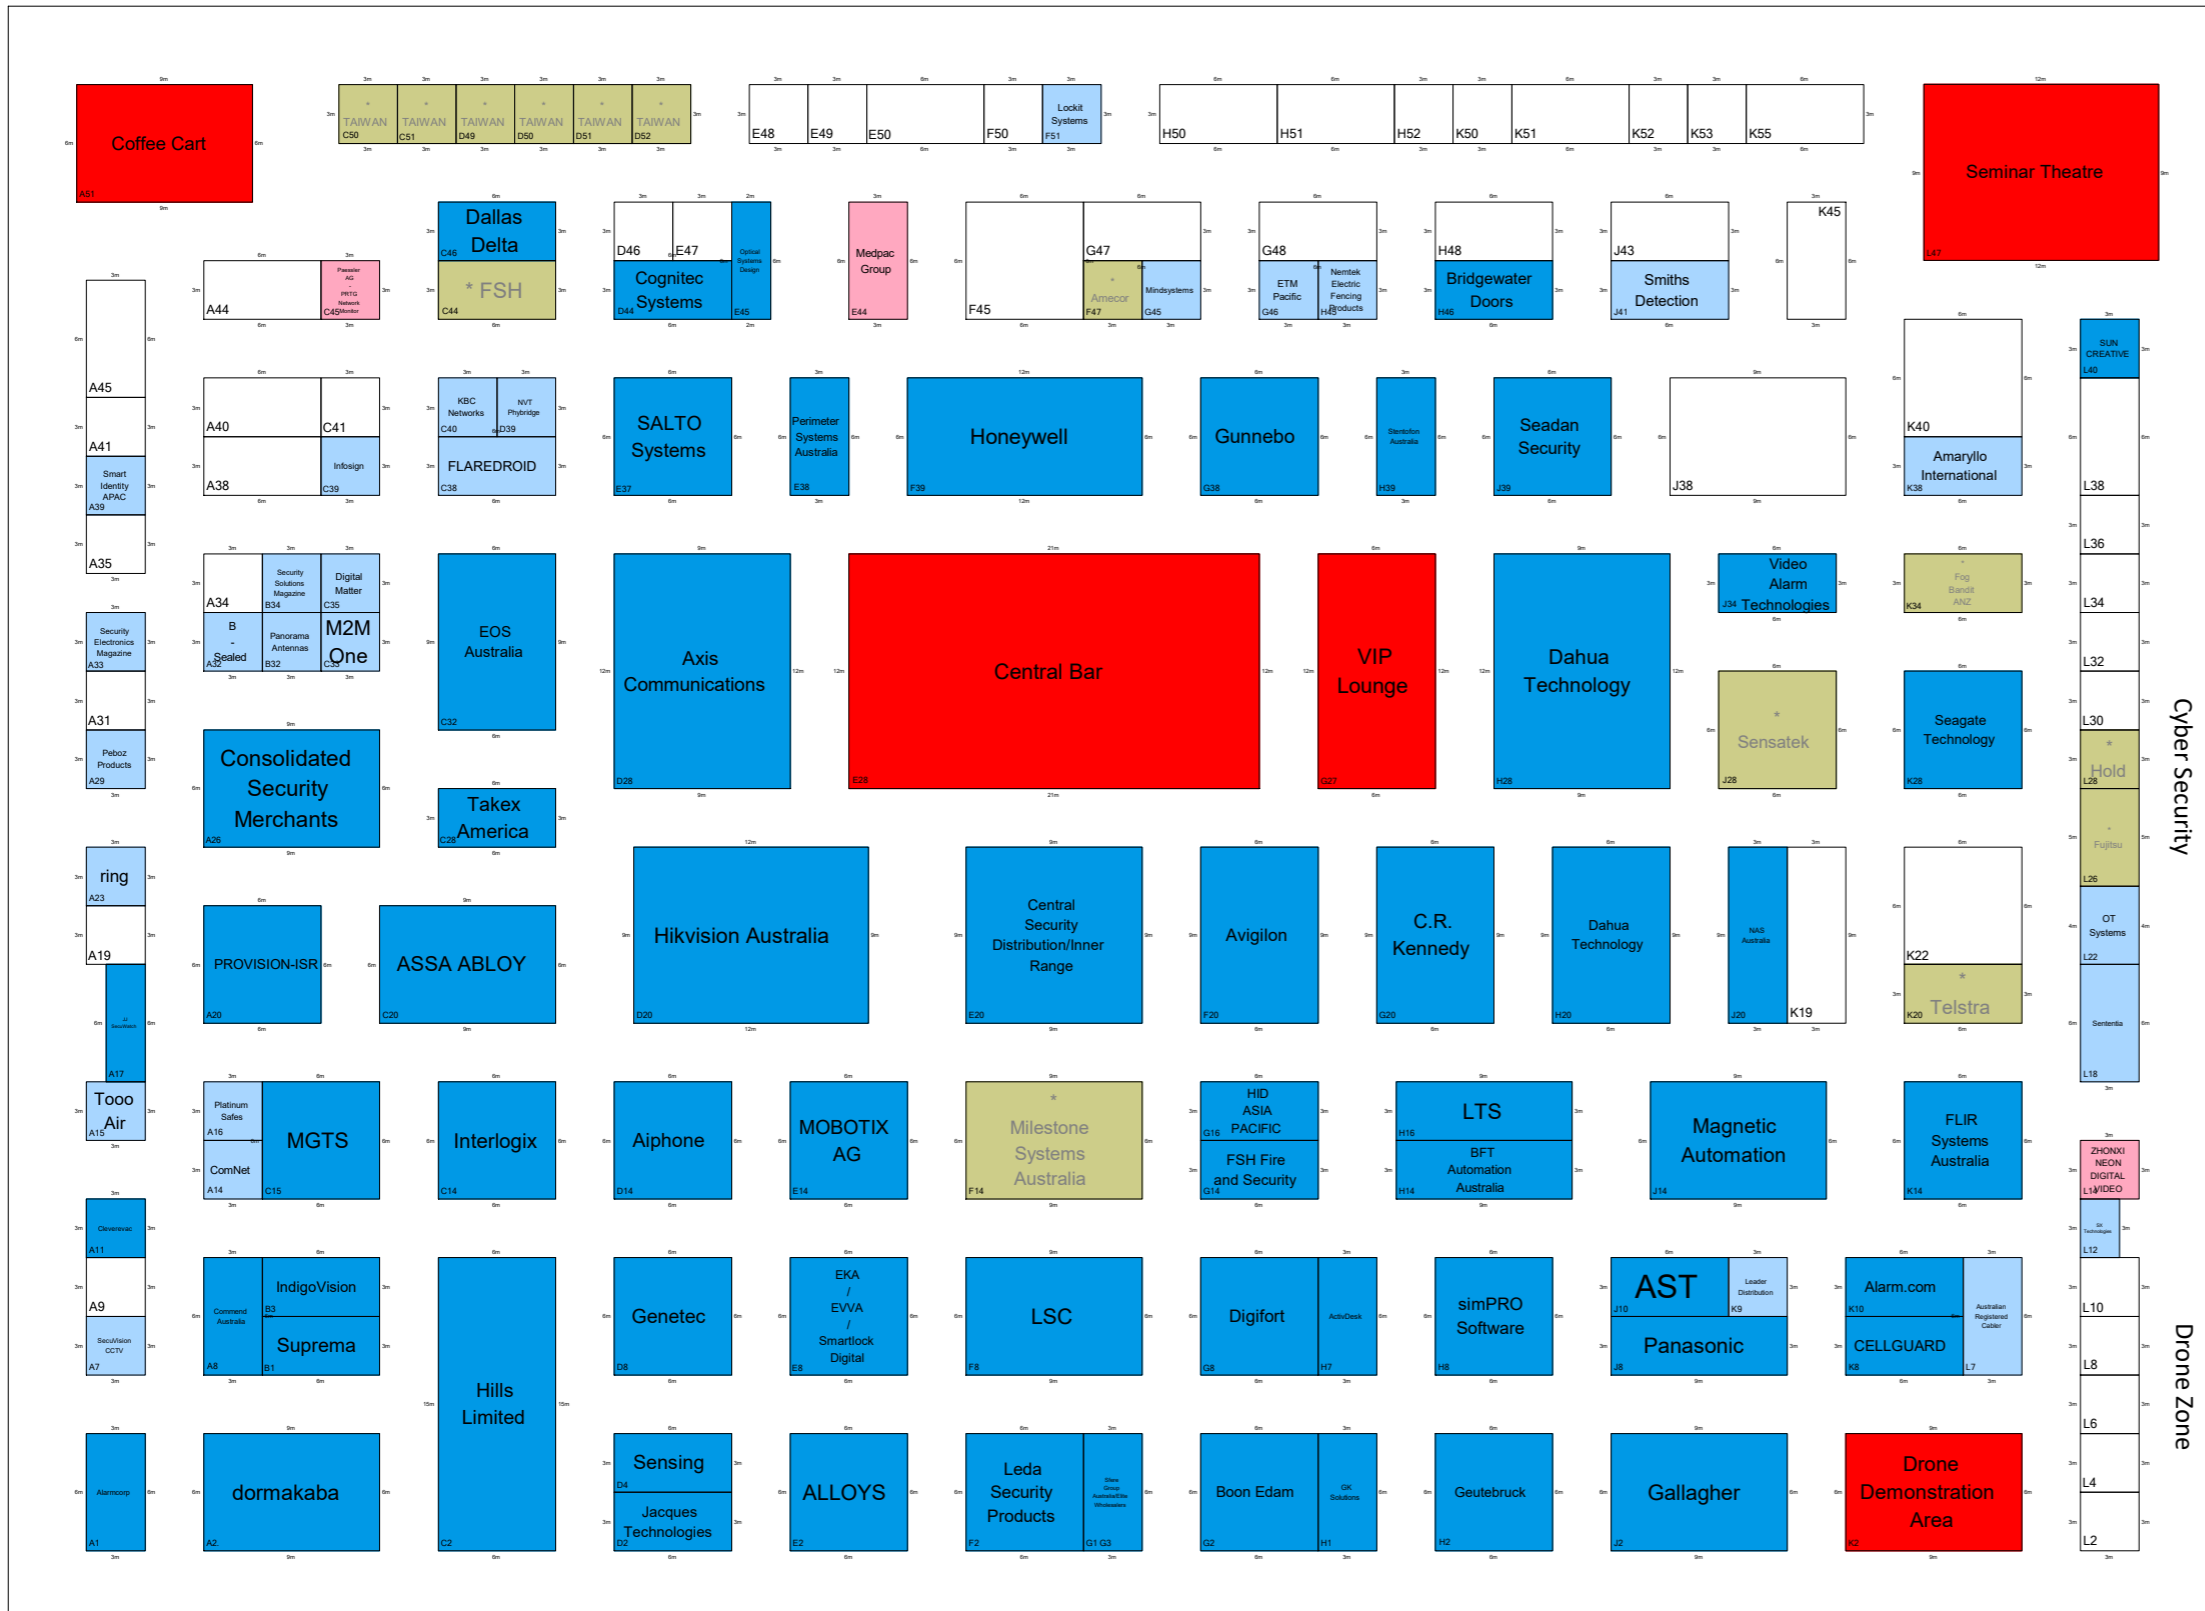

CAFE

ENTRY/EXIT

ENTRY/EXIT

SECURITY

EXHIBITION + CONFERENCE

25-27 JULY 2018

MELBOURNE CONVENTION & EXHIBITION CENTRE

- Show Feature
- Space Only
- Shell Scheme
- Reserved
- Walk-On Package

Cyber Security

Drone Zone

Brought to you by:

diversified
COMMUNICATIONS + AUSTRALIA

Floor plan is subject to change