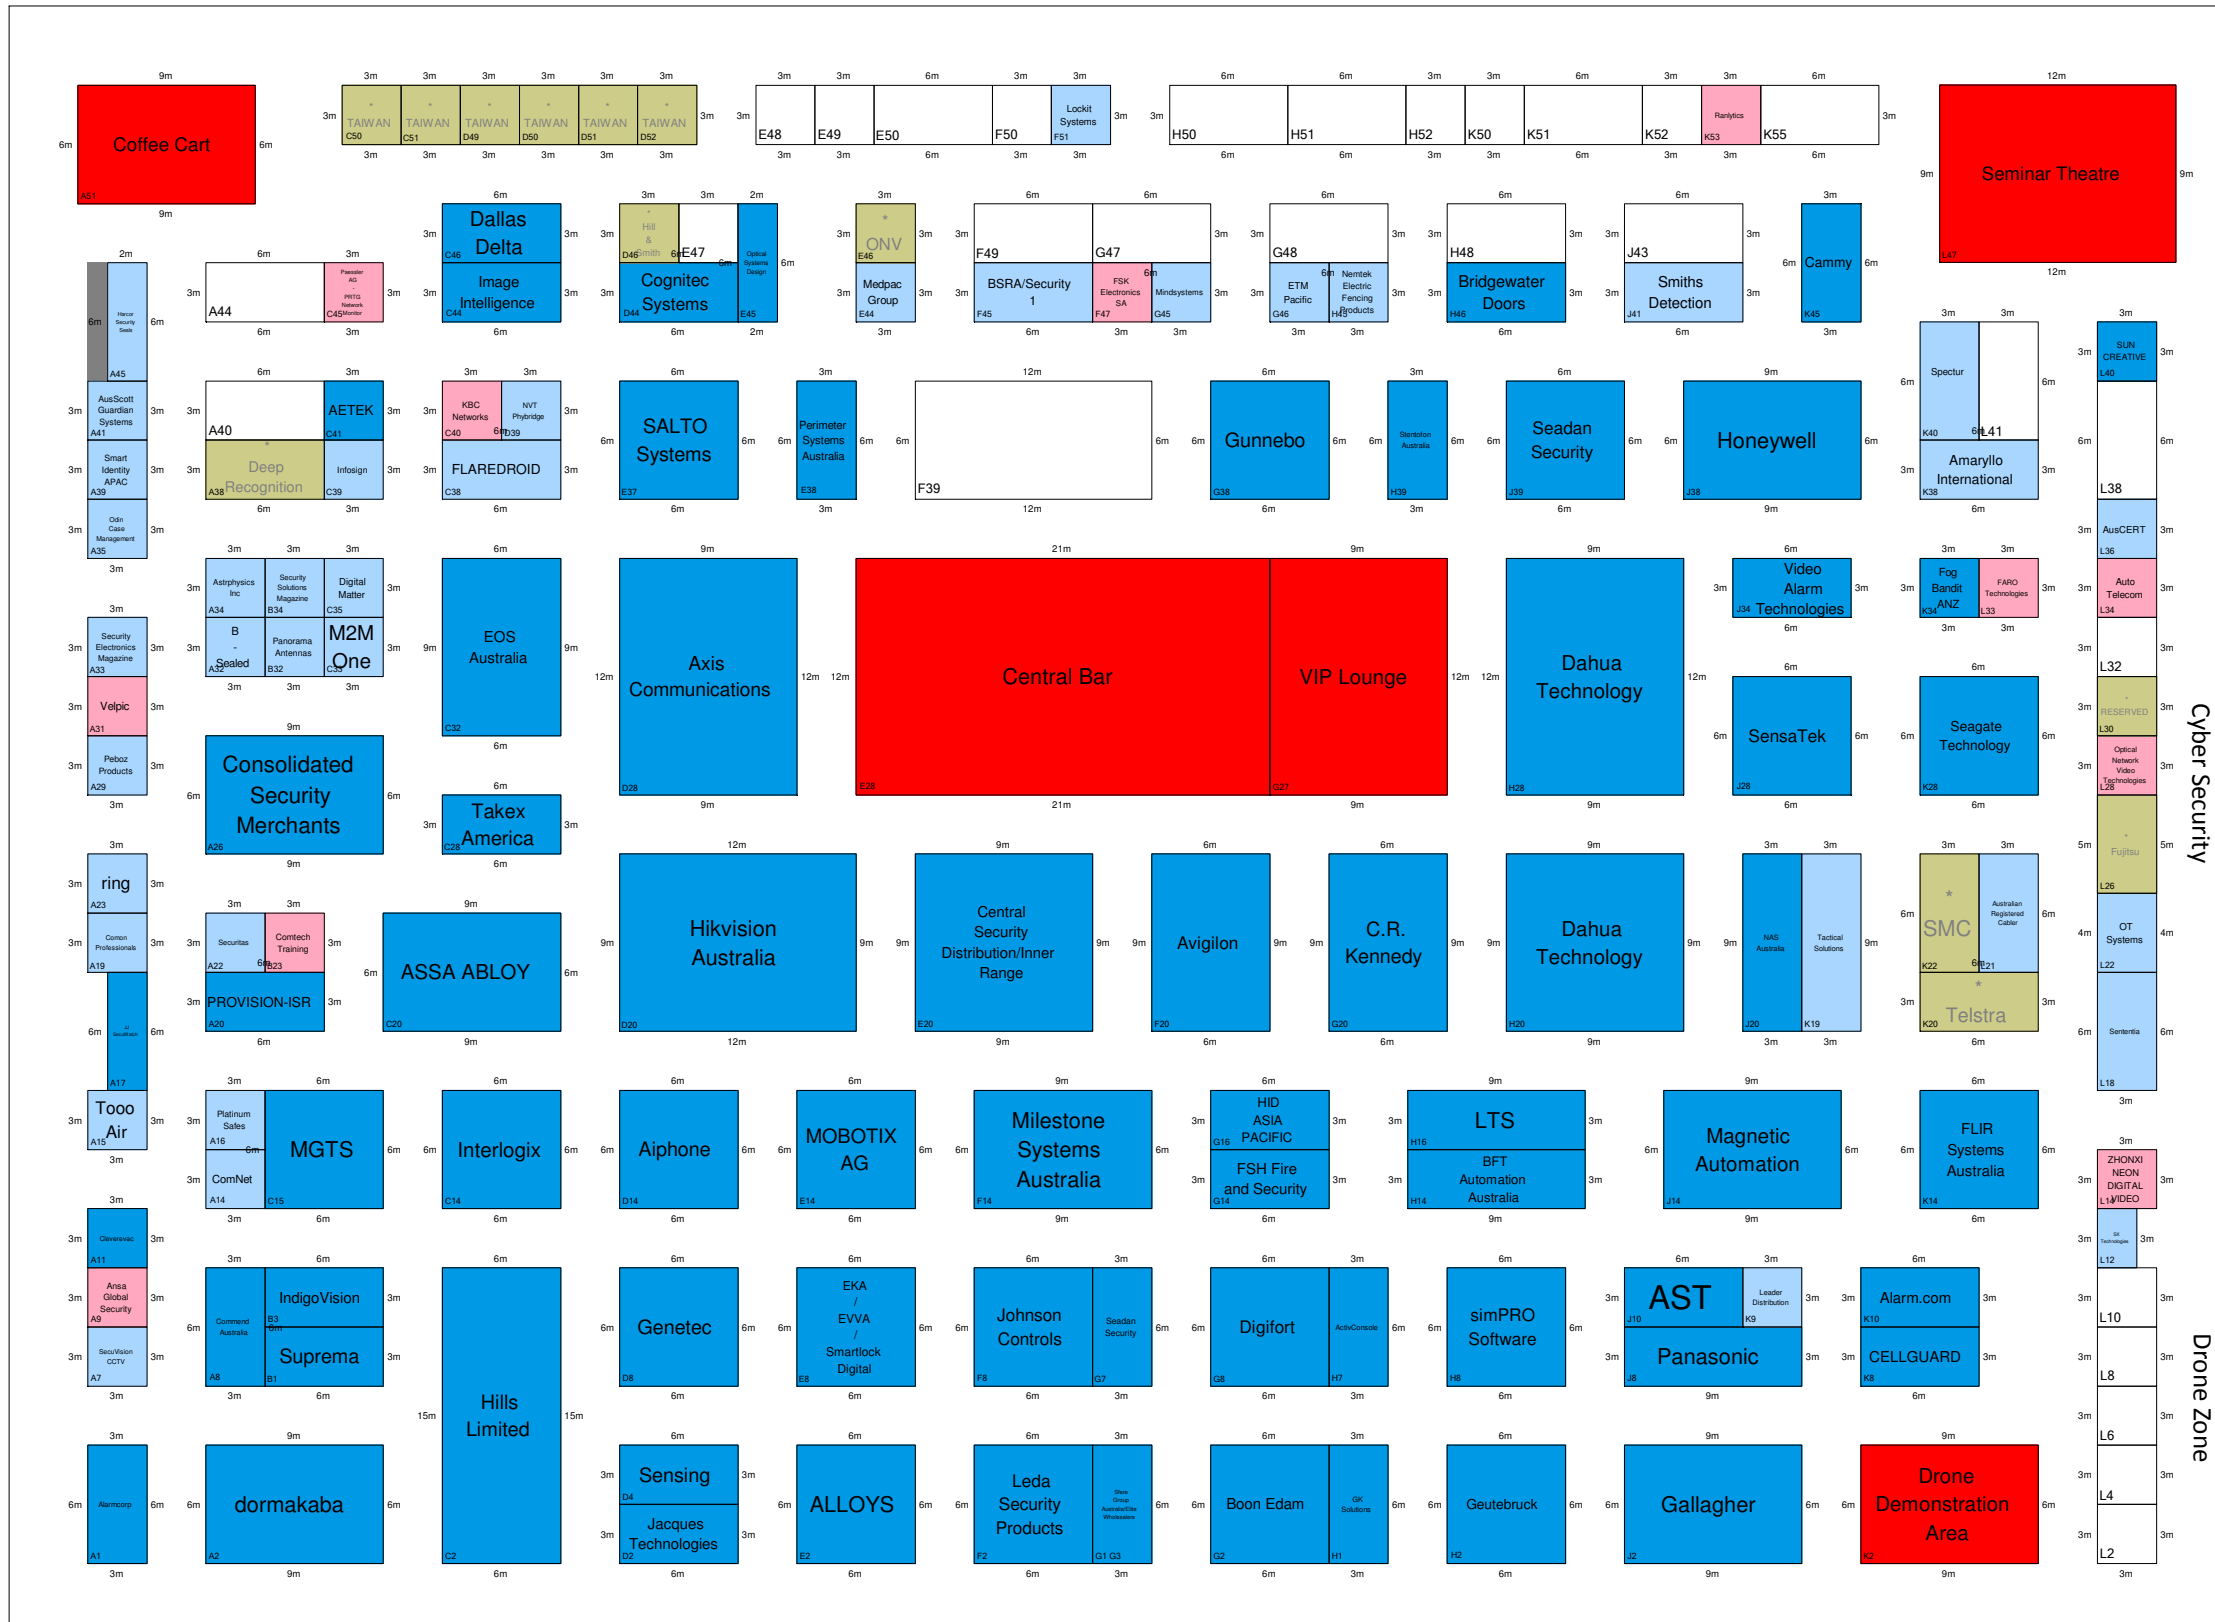

CAFE

ENTRY/EXIT

ENTRY/EXIT

SECURITY

EXHIBITION + CONFERENCE

25-27 JULY 2018

MELBOURNE CONVENTION & EXHIBITION CENTRE

- Show Feature
- Space Only
- Shell Scheme
- Reserved
- Walk-On Package